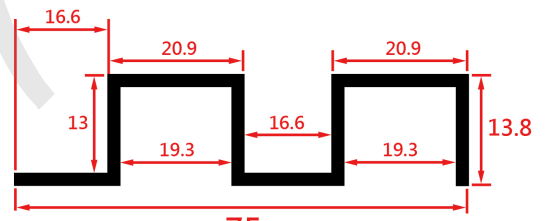

(D131-2)
●244 cm

(S)
●305 cm

(無)卡扣踢腳板

(CT-4)
●244 cm

(CT-6)
●244 cm

(CT-8)
●244 cm

造型裝飾板

(D130)
●244 cm

(D131)
●244 cm

口字型

(CN)
●244 cm

(CN)
●244 cm

(CN)
●244 cm

(CN)
●305 cm

L型

(F-06)
● 244 cm

(F-1)
● 244 cm
● 305 cm

(F-2)
● 244 cm
● 305 cm

(F)
● 244 cm
● 305 cm

(G)
● 244 cm

L型内角
● 244 cm

(F-20-4)
● 244 cm

(FC)
● 244 cm

(F-06L)
● 244 cm

(H)
● 244 cm
● 305 cm

(M)
● 244 cm
● 305 cm