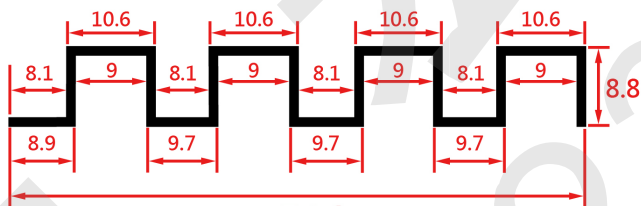

(D131-2)
●244 cm

(S)
●305 cm

(無)卡扣踢腳板

(CT-4)
●244 cm

(CT-6)
●244 cm

(CT-8)
●244 cm

造型裝飾板

(D130)
●244 cm

(D131)
●244 cm

口字型

(CN)
●244 cm

(CN)
●244 cm

(CN)
●244 cm

(CN)
●305 cm

L型

(F-06)
● 244 cm

(F-1)
● 244 cm
● 305 cm

(F-2)
● 244 cm
● 305 cm

(F)
● 244 cm
● 305 cm

(G)
● 244 cm

L型内角
● 244 cm

(F-20-4)
● 244 cm

(FC)
● 244 cm

(F-06L)
● 244 cm

(H)
● 244 cm
● 305 cm

(M)
● 244 cm
● 305 cm